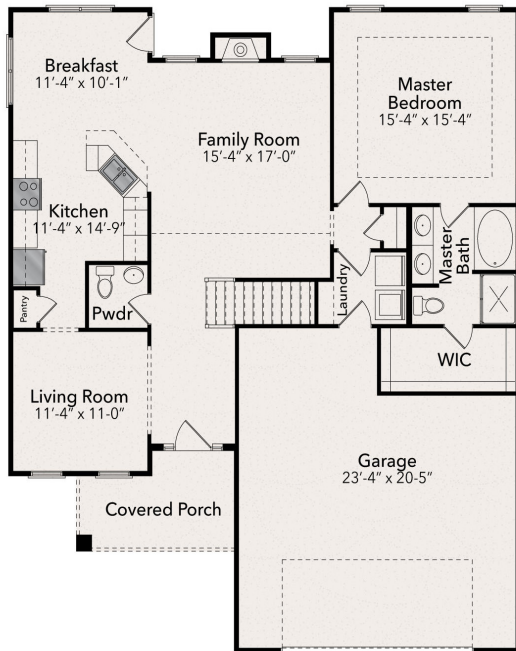

The Dewberry

Sq Ft: 2167

A Elevation

First Floor

Second Floor

Price, features, specifications, availability and other terms and conditions are subject to change without notice. Due to our consistent efforts to improve our homes, JSJ Builders reserves the right to make changes without notice or obligation. Illustrations and specifications are believed to be correct at time of publication, and are not intended to create any warranty or contract rights. All dimensions are approximate. Details shown may vary depending on the elevation and options chosen. Please consult your Sales Representative for details.
© 2020 JSJ Builders.