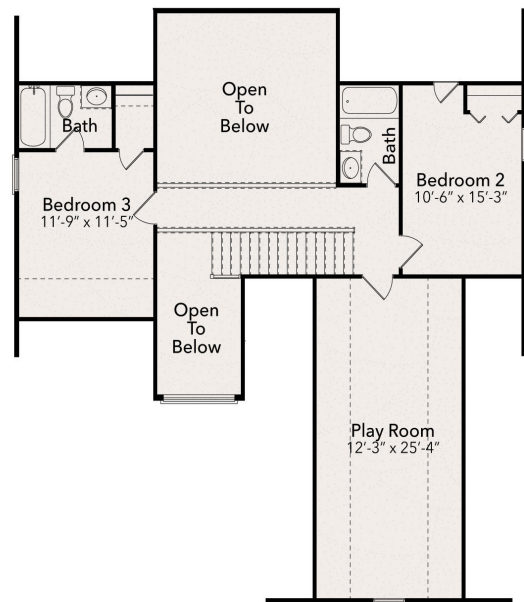

The Dewberry

Sq Ft: 2167

A Elevation

First Floor

Second Floor

Price, features, specifications, availability and other terms and conditions are subject to change without notice. Due to our consistent efforts to improve our homes, JSJ Builders reserves the right to make changes without notice or obligation. Illustrations and specifications are believed to be correct at time of publication, and are not intended to create any warranty or contract rights. All dimensions are approximate. Details shown may vary depending on the elevation and options chosen. Please consult your Sales Representative for details.
© 2020 JSJ Builders.